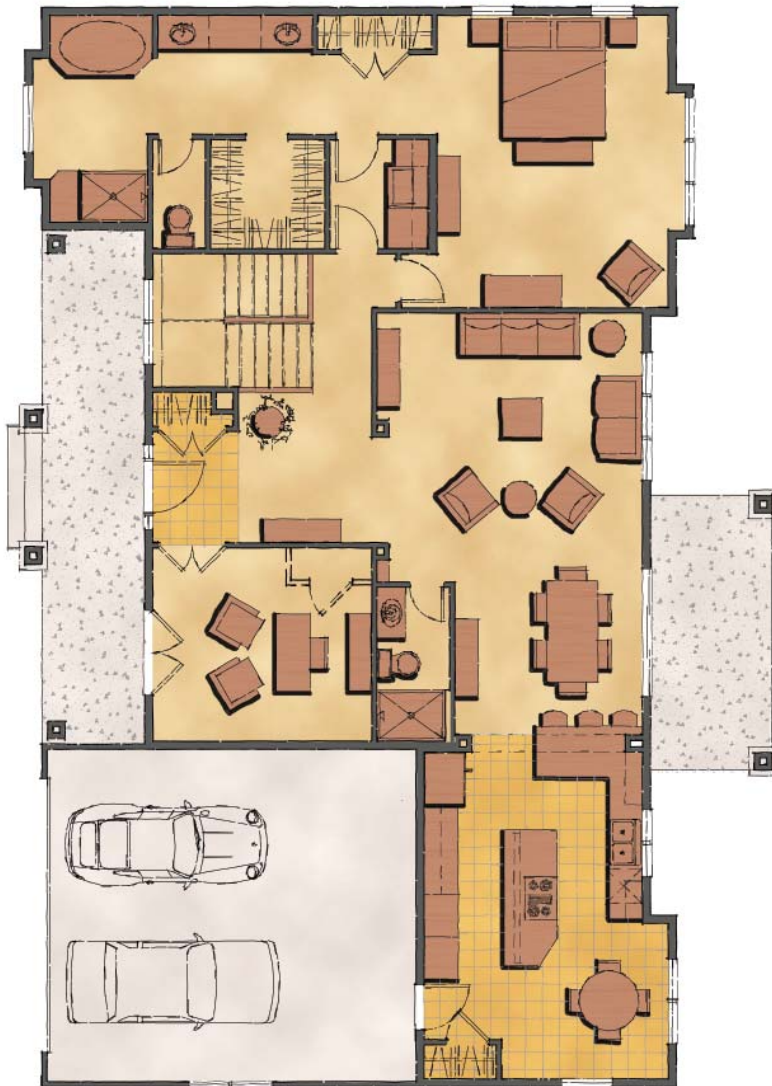

Brush Creek

BOULDER CREEK

life and home®

3 Bed + Study, 3 Bath, Front Garage

Interior Space

Main Level:	1,683
Lower Level:	954
Lower Level Added Storage:	254
Total Sq. Ft:	<u>2,891</u>

Brush Creek

Main Level

Finished Lower Level w/ Optional Bedroom

Interior Space

Main Level:	1,683
Lower Level:	954
Lower Level Added Storage:	254
Total Sq. Ft:	2,891