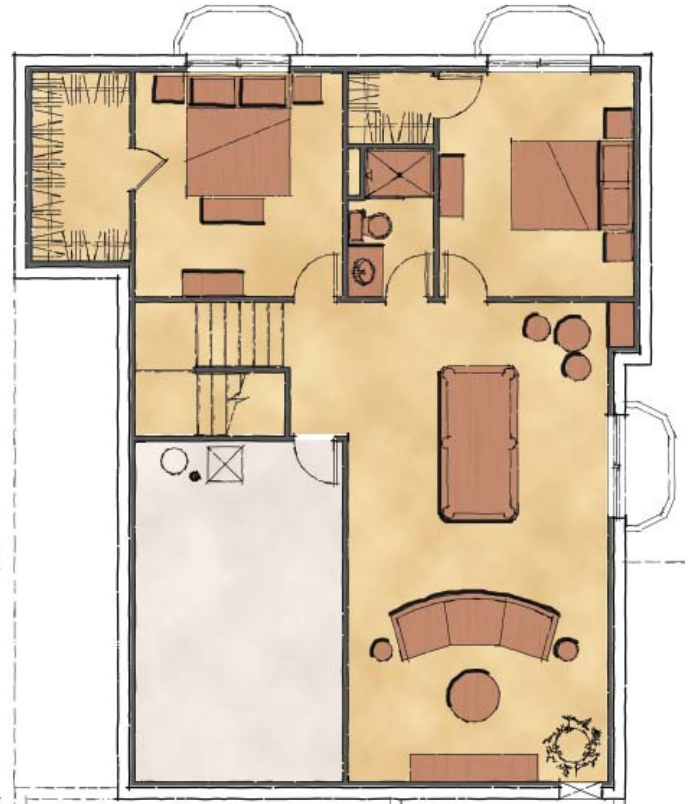

Brush Creek

BOULDER CREEK

life and home®

3 Bed + Study, 3 Bath, Front Garage

Interior Space

Main Level:	1,683
Lower Level:	954
Lower Level Added Storage:	254
Total Sq. Ft:	<u>2,891</u>

Brush Creek

Main Level

Finished Lower Level w/ Optional Bedroom

Interior Space

Main Level:	1,683
Lower Level:	954
Lower Level Added Storage:	254
Total Sq. Ft:	2,891