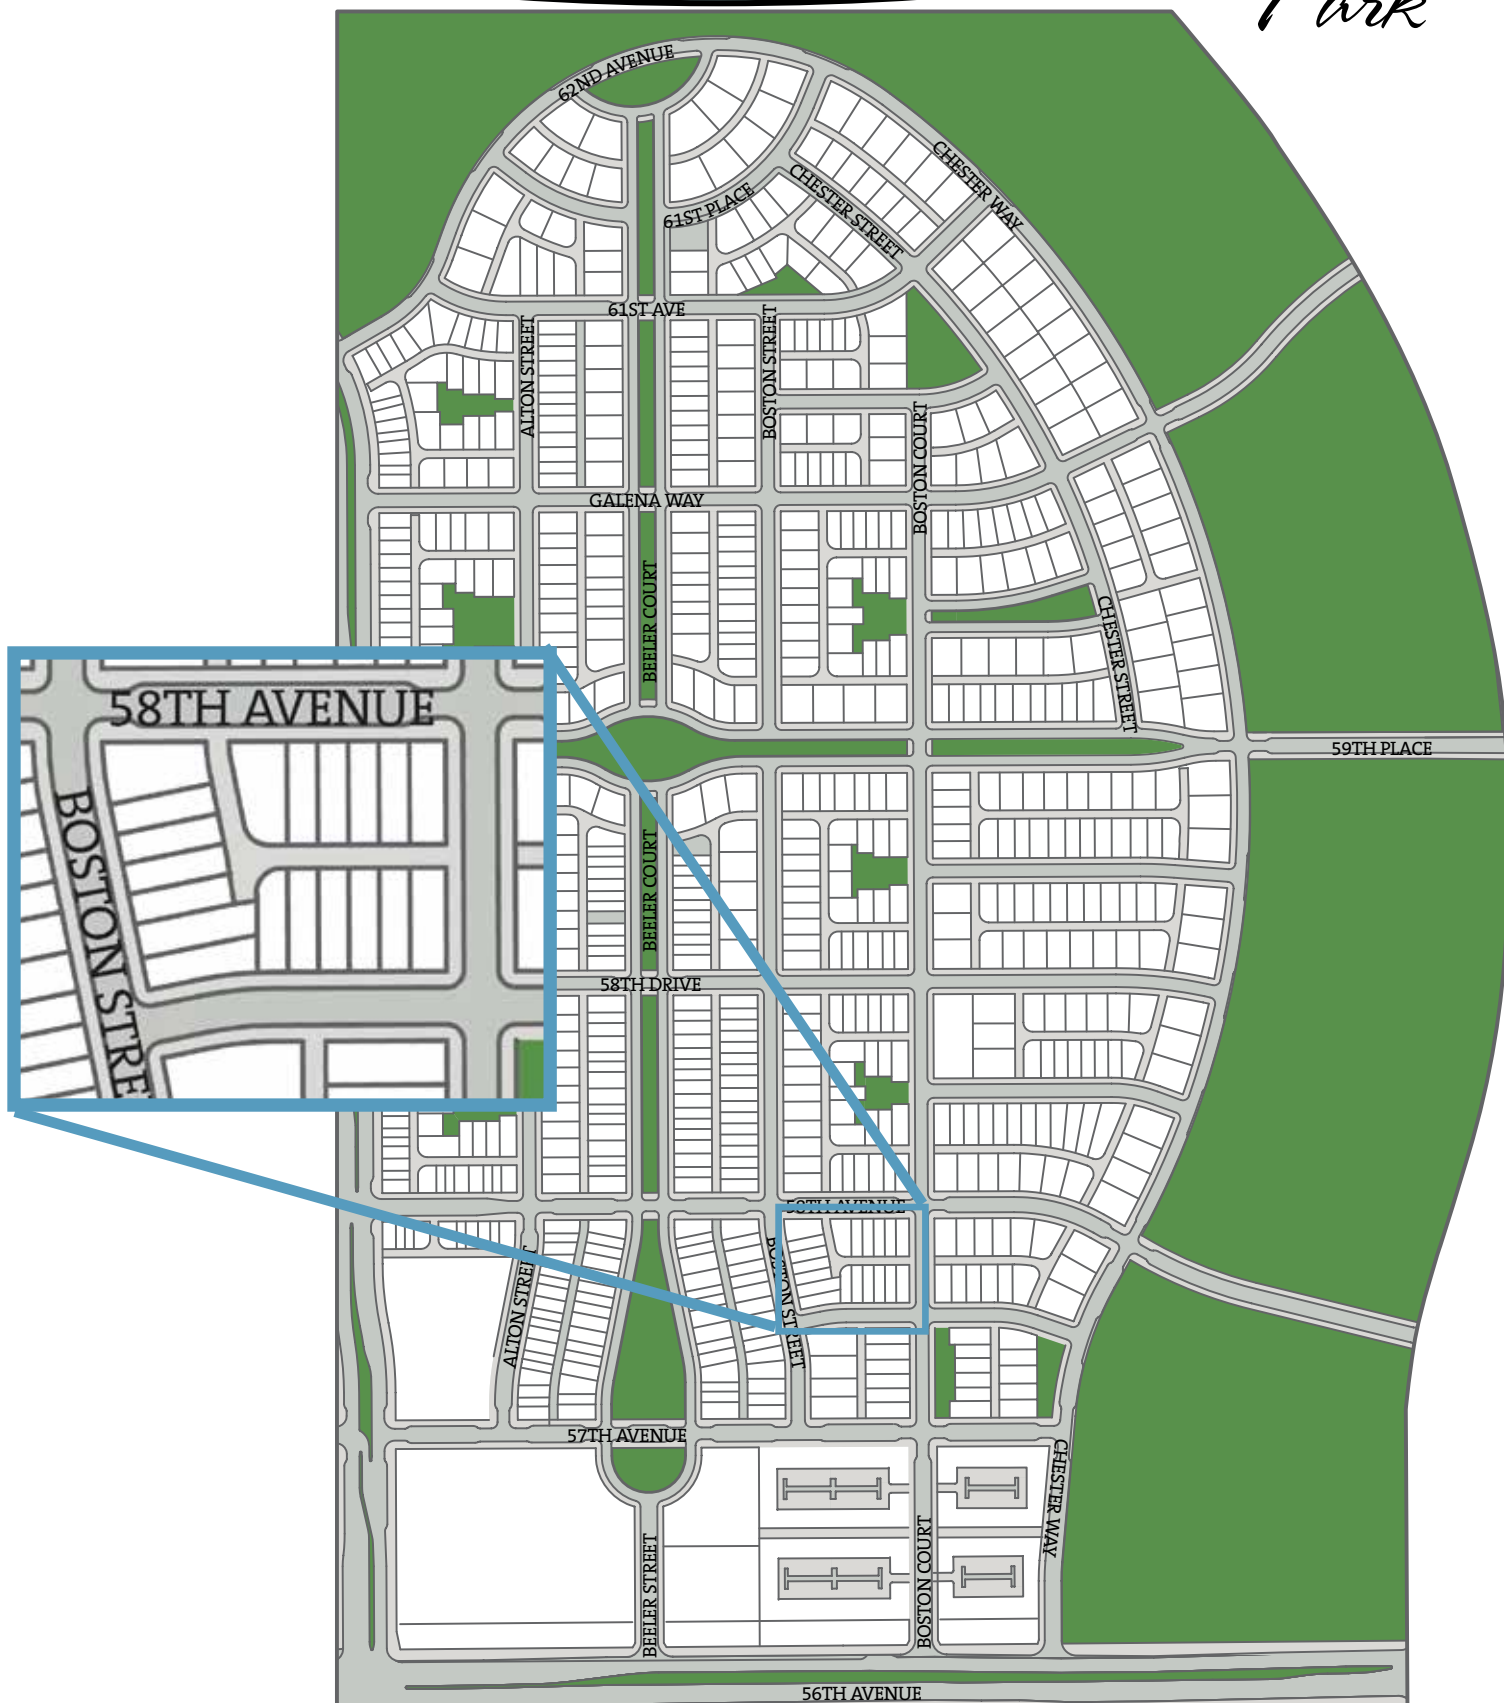

STAPLETON™

*Beeler
Park*

*Buyers may personalize these homes with their own selections from our design studio. Please contact your community representative for a complete list of Home Features and Selection Deadlines. Prices may change based upon Buyer's selections. All pricing, availability and specification are subject to change without notice. Square footages are approximate. Boulder Creek Neighborhoods LLC. reserves the right to change, alter, discontinue or add homes to our product offering at any time. ©31JAN2018