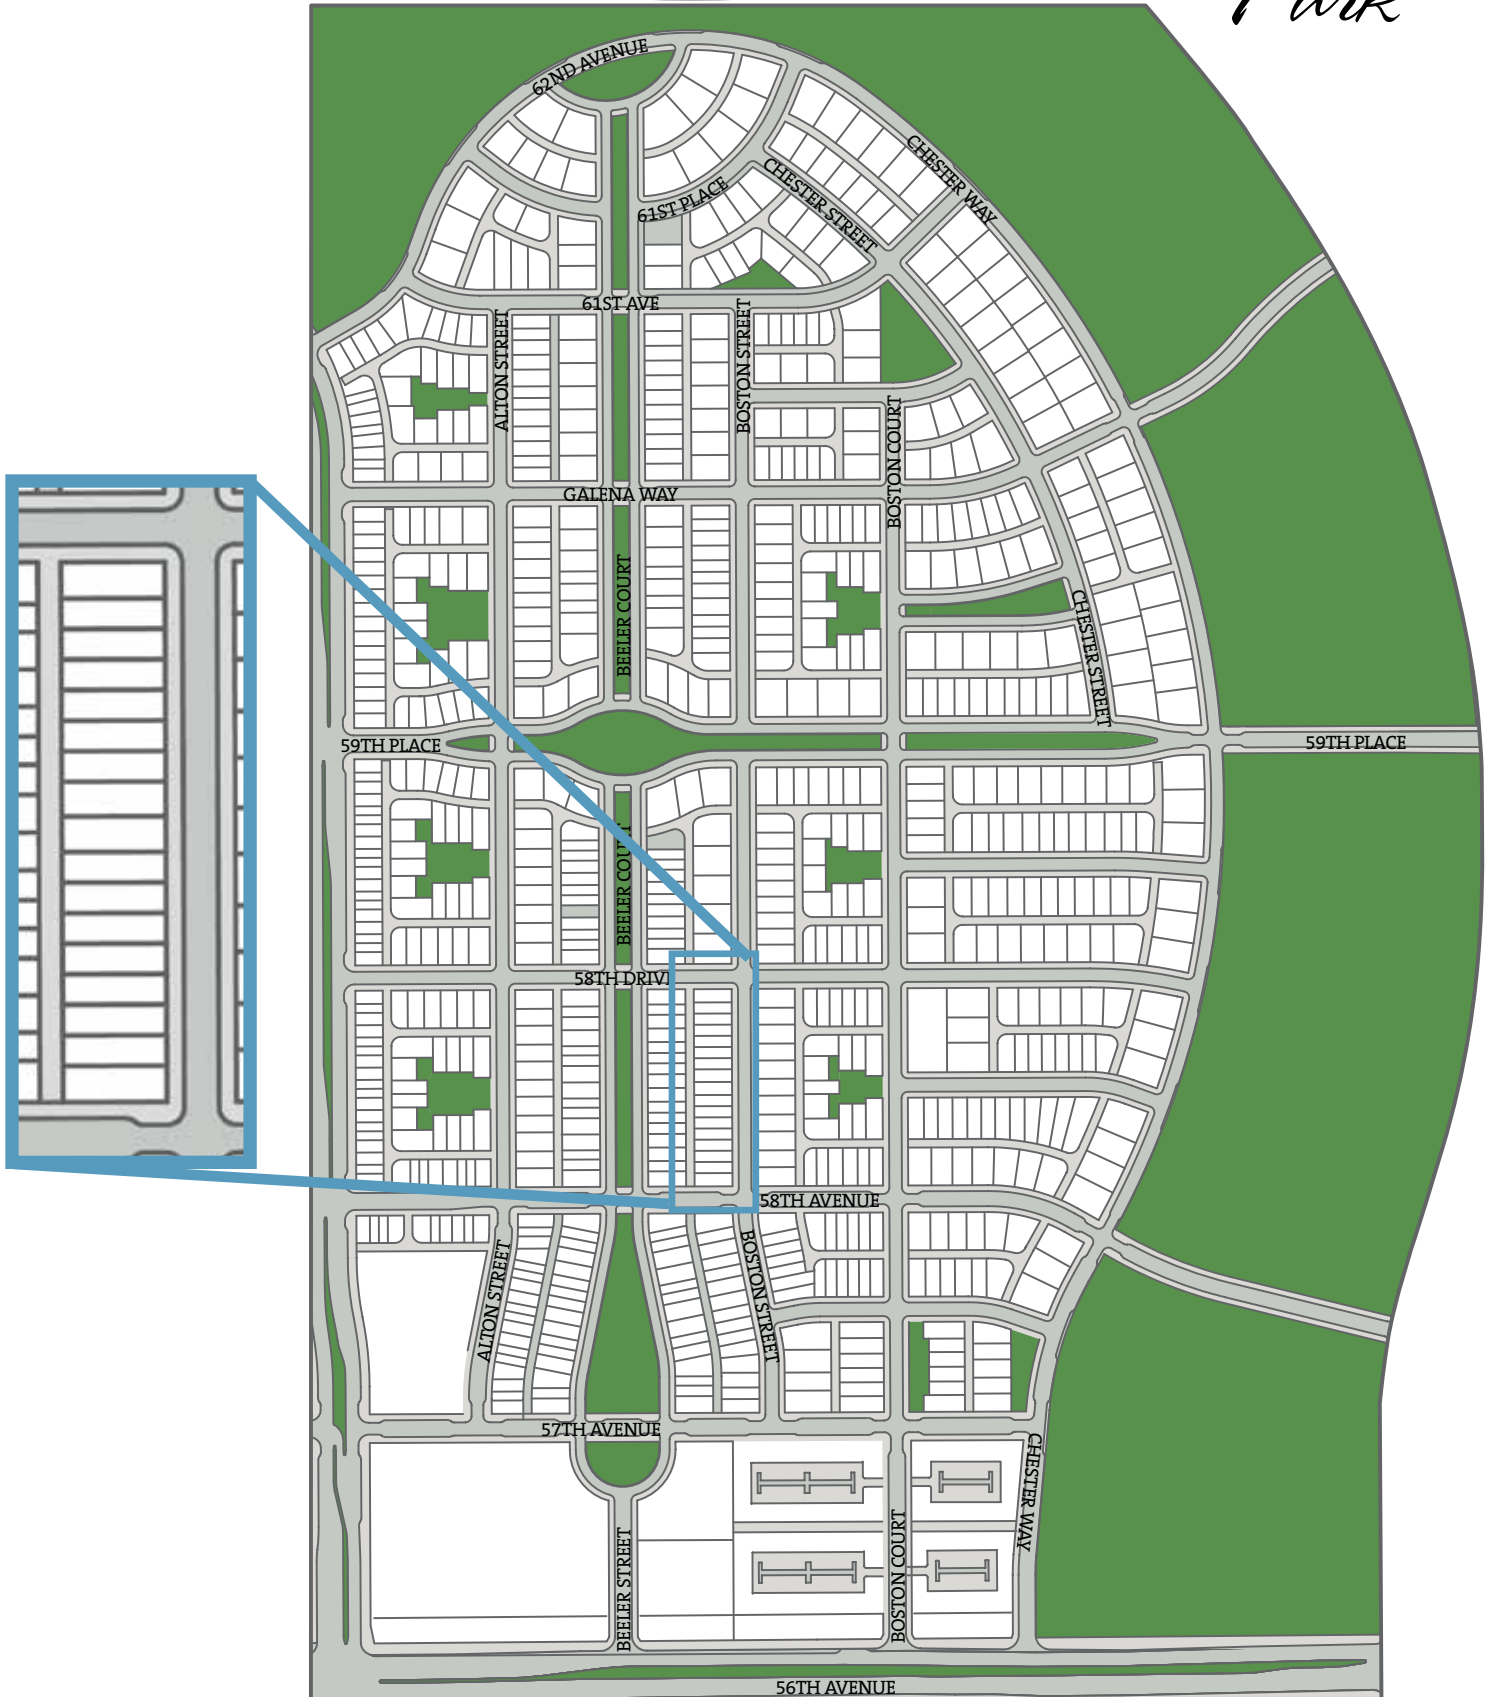

BOULDER CREEK NEIGHBORHOODS™

wee-Cottage®

Boulder Creek Information Center

720.863.6850

8133 E. 49th Place, Denver, 80238

Laurie Smith: lsmith@LiveBoulderCreek.com

*Buyers may personalize these homes with their own selections from our design studio. Please contact your community representative for a complete list of Home Features and Selection Deadlines. Prices may change based upon Buyer's selections. All pricing, availability and specification are subject to change without notice. Square footages are approximate. Boulder Creek Neighborhoods LLC. reserves the right to change, alter, discontinue or add homes to our product offering at any time. 02FEB2017

STAPLETON™

Beeler Park

*Buyers may personalize these homes with their own selections from our design studio. Please contact your community representative for a complete list of Home Features and Selection Deadlines. Prices may change based upon Buyer's selections. All pricing, availability and specification are subject to change without notice. Square footages are approximate. Boulder Creek Neighborhoods LLC. reserves the right to change, alter, discontinue or add homes to our product offering at any time. 02FEB2017