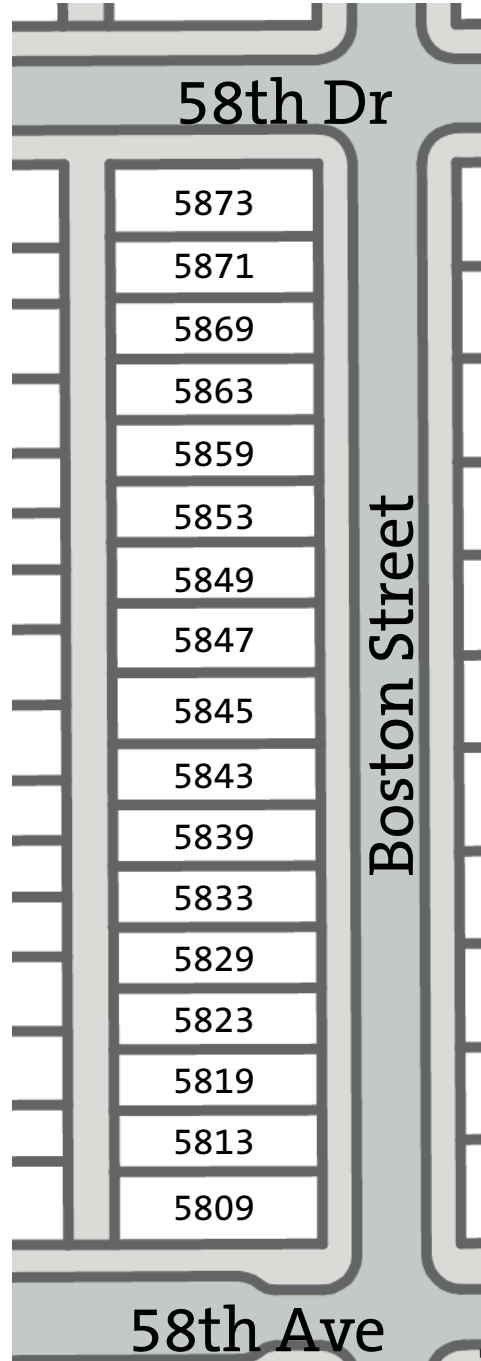

BOULDER CREEK NEIGHBORHOODS™

wee-Cottage®

Boulder Creek Information Center

720.863.6850

8133 E. 49th Place, Denver, 80238

Laurie Smith: lsmith@LiveBoulderCreek.com

*Buyers may personalize these homes with their own selections from our design studio. Please contact your community representative for a complete list of Home Features and Selection Deadlines. Prices may change based upon Buyer's selections. All pricing, availability and specification are subject to change without notice. Square footages are approximate. Boulder Creek Neighborhoods LLC. reserves the right to change, alter, discontinue or add homes to our product offering at any time. 02FEB2017